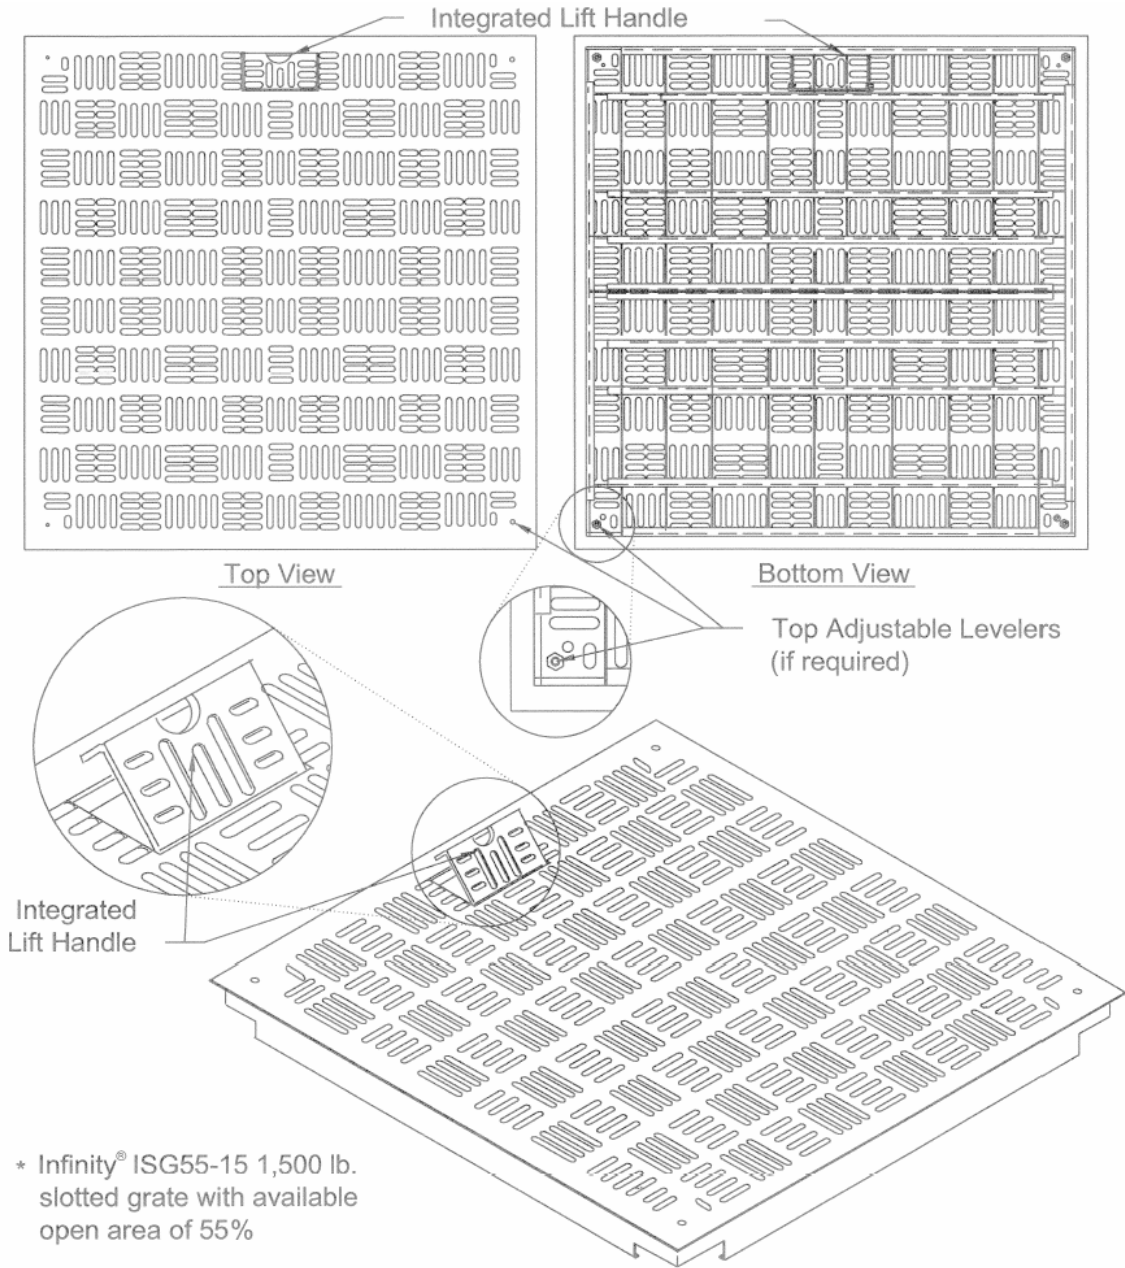

Infinity Floor Grate

- * Infinity[®] ISG55-15 1,500 lb. slotted grate with available open area of 55%
- * Infinity[®] ISG55-15 with "Winter White" powder coat finish

Concentrated Load	1,500 lbs	Uniform Load	375 lbs
Rolling Load	1,000 lbs	Ultimate Load	4,000 lbs